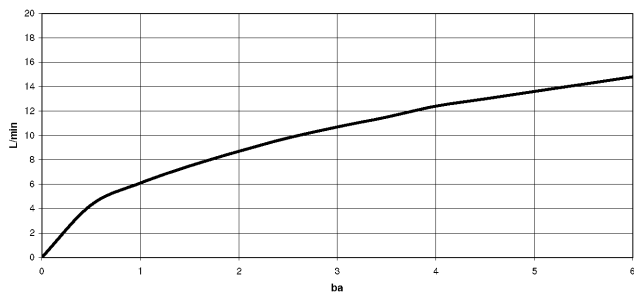

META SQUARE Single-lever mixer Pull-down with spray function - Brushed Chrome

META SQUARE

33 870 861

- 240mm projection
- pivotable spout 360°
- Optional swivel limiter available with swivel limiter set 12 823 970 90
- laminar and spray flow
- 1800 mm metal shower hose
- sprayface with anti-scaling system
- max. flow 10.4 l/min at 3 bar flow pressure
- lead-free
- This product can help a building meet the requirements of Green Building Rating Systems, e.g. LEED®, BREEAM®, DGNB

10 712 970-93

33 870 861

mm [inches]

1:5

Flow rate chart

Certificates

LGA_38641.

Belgaqua_24-005-27_3.