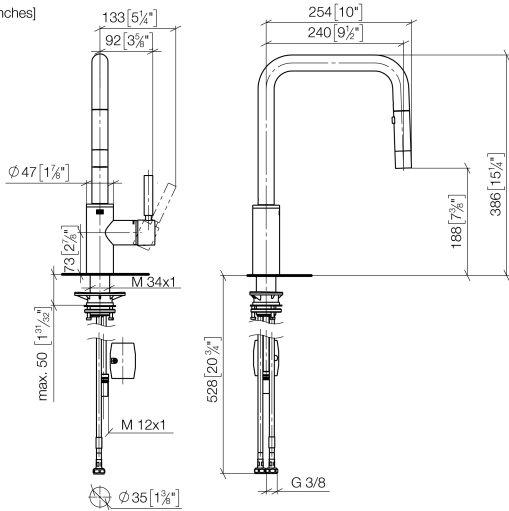

META SQUARE Single-lever mixer Pull-down with spray function - Brushed Chrome

META SQUARE

33 870 861

- 240mm projection
- pivotable spout 360°
- Optional swivel limiter available with swivel limiter set 12 823 970 90
- laminar and spray flow
- 1800 mm metal shower hose
- sprayface with anti-scaling system
- max. flow 10.4 l/min at 3 bar flow pressure
- lead-free
- This product can help a building meet the requirements of Green Building Rating Systems, e.g. LEED®, BREEAM®, DGNB

Recommended miscellaneous

Swivel limitation set -

12 823 970 90

Recommended miscellaneous

**Dispenser without rosette -
Brushed Chrome**

82 424 970-93

Recommended miscellaneous

**Strainer waste with control handle -
Brushed Chrome**

10 712 970-93

33 870 861

mm [inches]

1:5

Flow rate chart

Certificates

LGA_38641.

Belgaqua_24-005-27_3.

33 870 861

Spare parts list

No.	Item Number	Name	Quantity used	Delivery time
1	90 12 11 148 00-93	shower	1	20
2	04 30 02 120 00-85	hose	1	30
3	90 28 22 308 00-93	spout	1	-
Spare part can no longer be ordered, please order the replacement item				
4	09 28 10 160 90	ring	2	2
5	09 18 40 186 90	sleeve	1	2
6	90 15 05 064 05 90	cartridge	1	2
7	09 14 10 190 90	seal	1	2
8	09 28 30 030-93	cover	1	60
9	90 20 66 027 00-93	handle	1	20
10	04 30 11 040 00 90	fixing set	1	2
11	09 20 93 056 90	insert	1	2
12	04 30 04 100 00 90	hose	2	2
13	04 28 20 067 00 90	pipe	1	2
14	90 24 03 253 00 90	adaptor	1	2
15	04 21 50 010 00 90	accessories	1	2