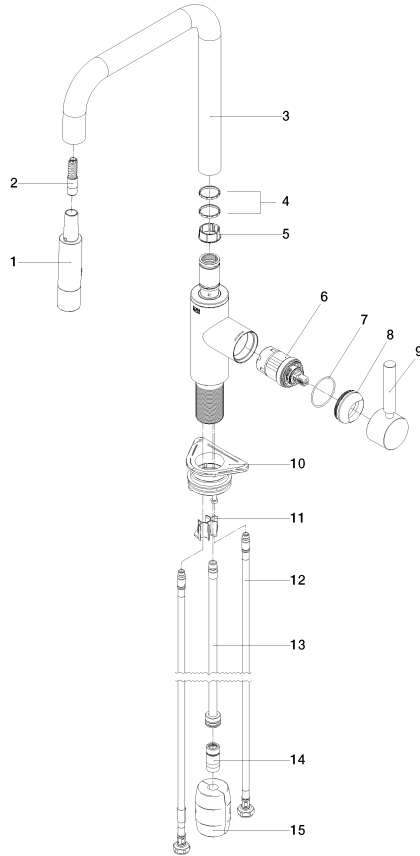

META SQUARE Single-lever mixer Pull-down with spray function - Brushed Chrome

META SQUARE

33 870 861

- 240mm projection
- pivotable spout 360°
- Optional swivel limiter available with swivel limiter set 12 823 970 90
- laminar and spray flow
- 1800 mm metal shower hose
- sprayface with anti-scaling system
- max. flow 10.4 l/min at 3 bar flow pressure
- lead-free
- This product can help a building meet the requirements of Green Building Rating Systems, e.g. LEED®, BREEAM®, DGNB

Recommended miscellaneous

Swivel limitation set -

12 823 970 90

Recommended miscellaneous

**Dispenser without rosette -
Brushed Chrome**

82 424 970-93

Recommended miscellaneous

**Strainer waste with control handle -
Brushed Chrome**

10 712 970-93

33 870 861

mm [inches]

1:5

Flow rate chart

Certificates

LGA_38641.

Belgaqua_24-005-27_3.

33 870 861

Spare parts list

No.	Item Number	Name	Quantity used	Delivery time
1	90 12 11 148 00-93	shower	1	20
2	04 30 02 120 00-85	hose	1	30
3	90 28 22 308 00-93	spout	1	-
Spare part can no longer be ordered, please order the replacement item				
4	09 28 10 160 90	ring	2	2
5	09 18 40 186 90	sleeve	1	2
6	90 15 05 064 05 90	cartridge	1	2
7	09 14 10 190 90	seal	1	2
8	09 28 30 030-93	cover	1	60
9	90 20 66 027 00-93	handle	1	20
10	04 30 11 040 00 90	fixing set	1	2
11	09 20 93 056 90	insert	1	2
12	04 30 04 100 00 90	hose	2	2
13	04 28 20 067 00 90	pipe	1	2
14	90 24 03 253 00 90	adaptor	1	2
15	04 21 50 010 00 90	accessories	1	2